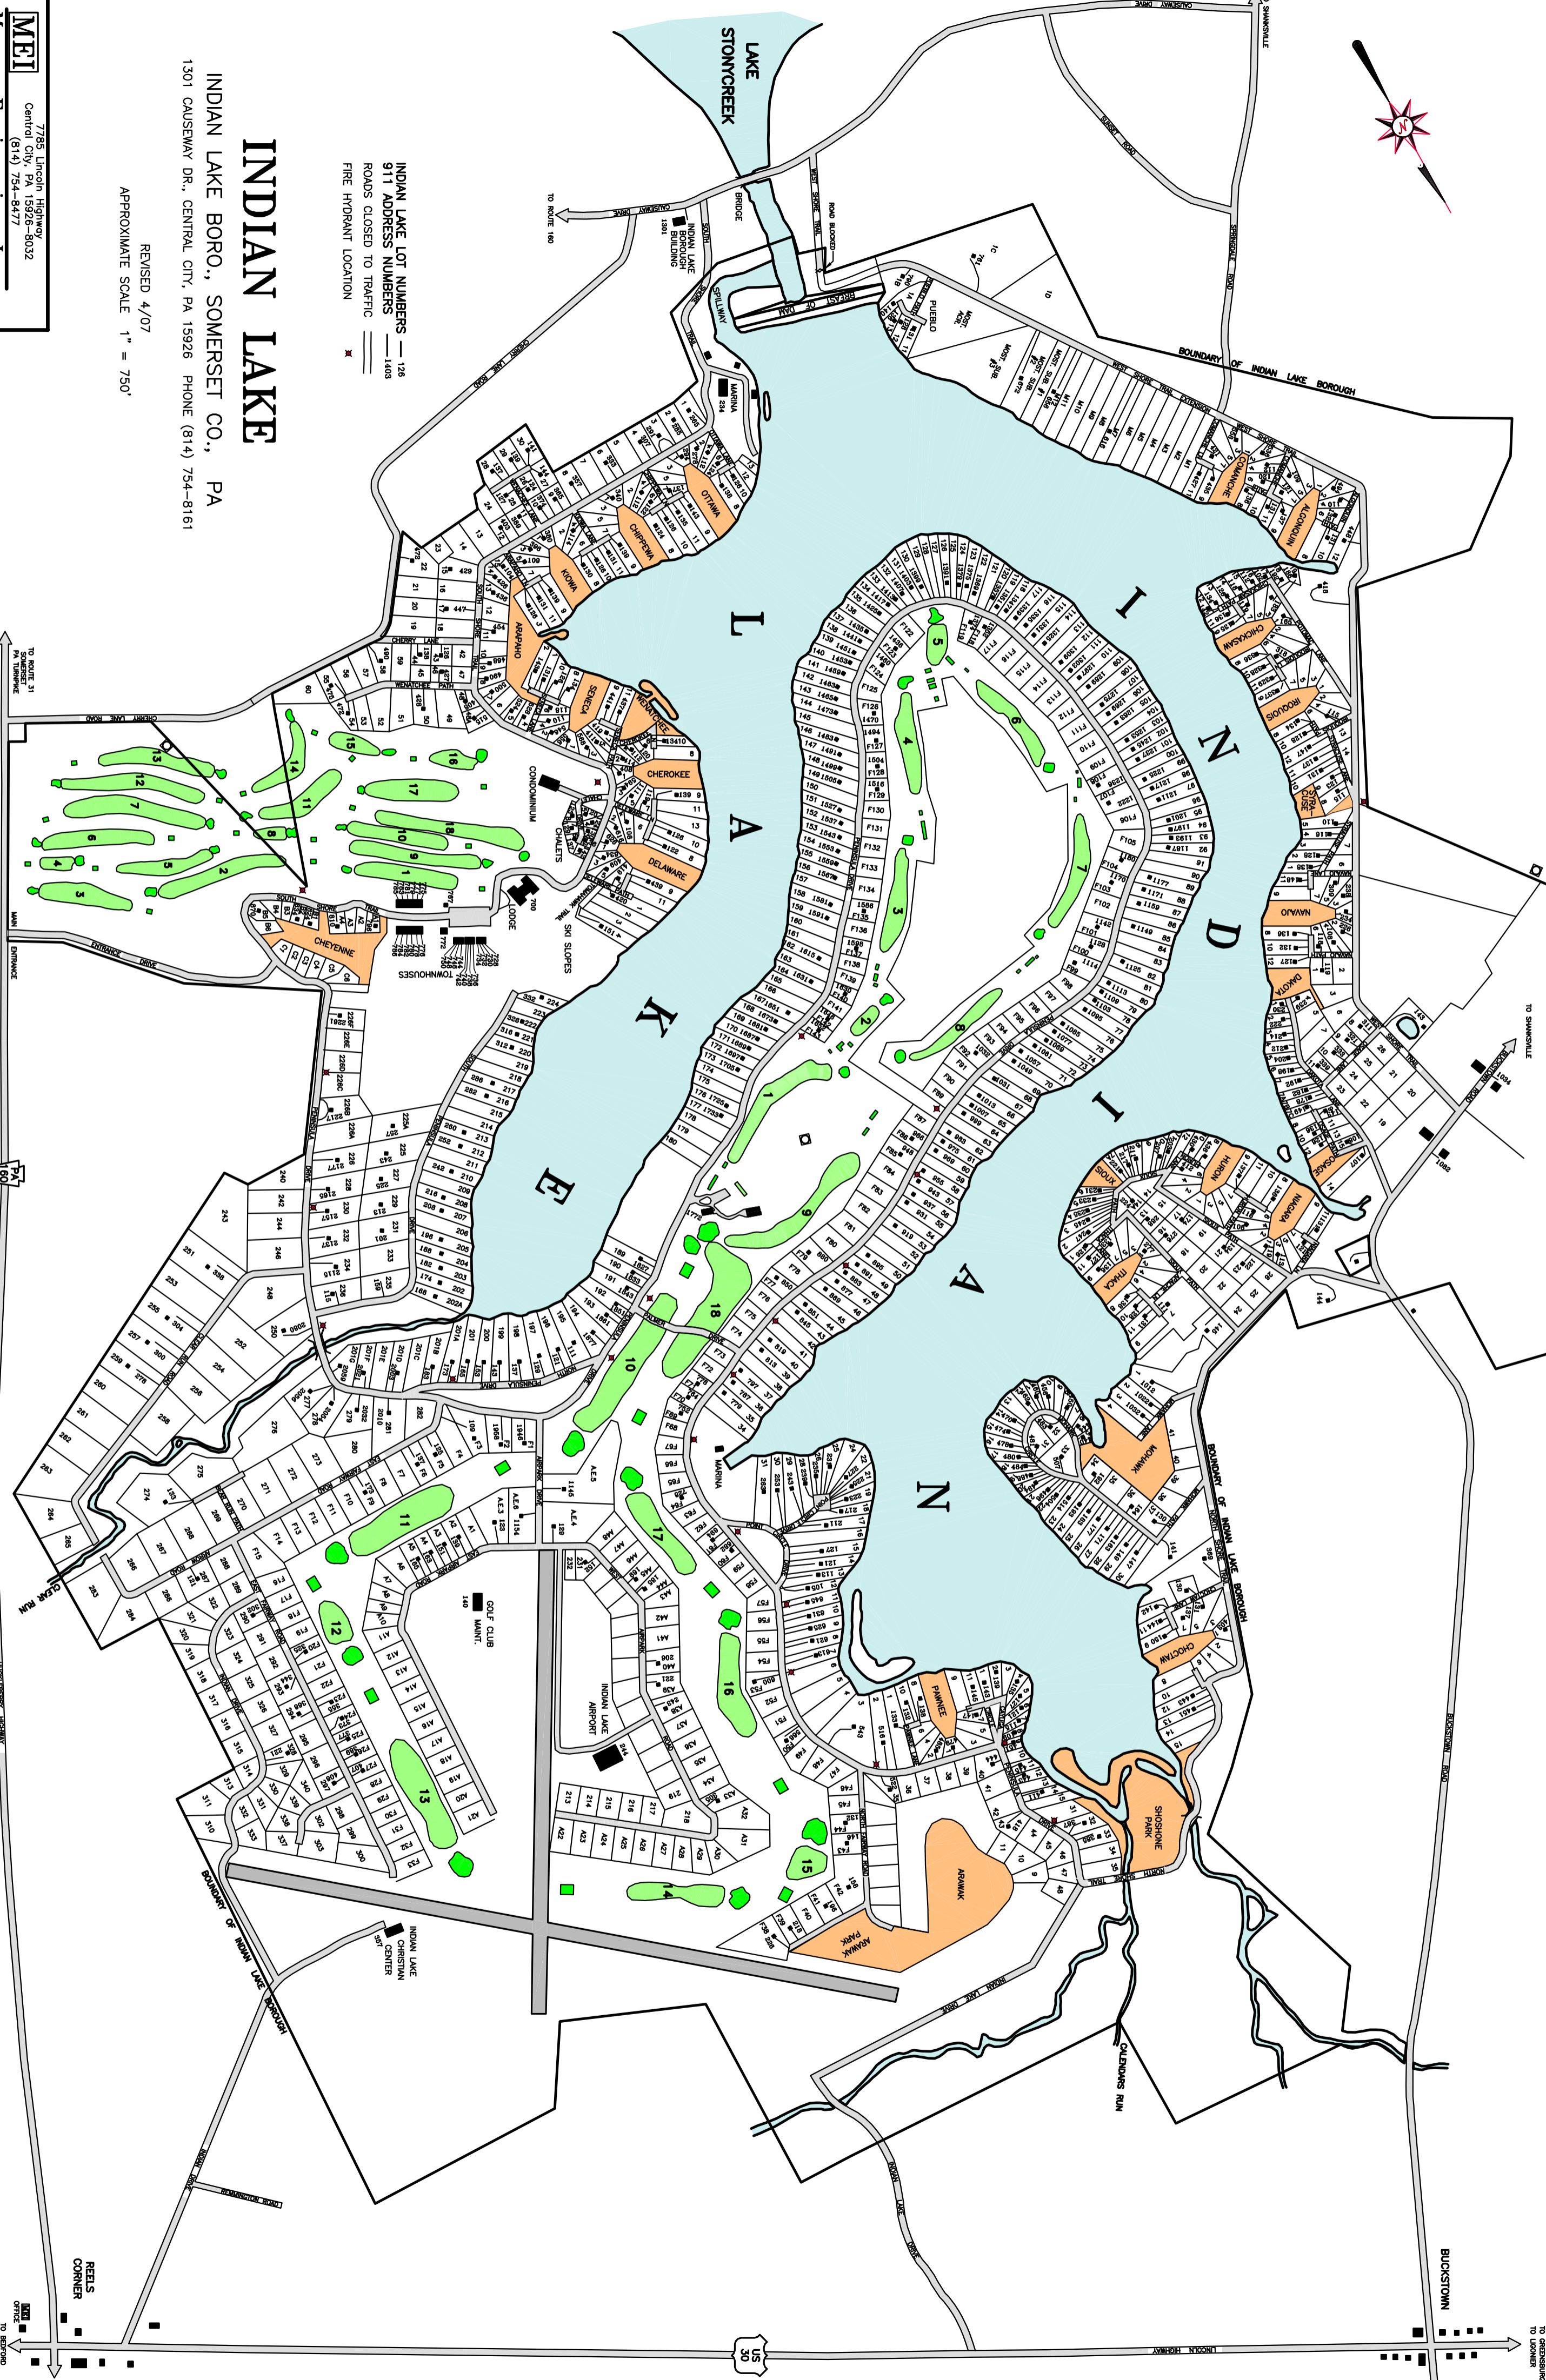

INDIAN LAKE

INDIAN LAKE BORO., SOMERSET CO., PA
1301 CAUSEWAY DR., CENTRAL CITY, PA 15926 PHONE (814) 754-8161

REVISED 4/07
APPROXIMATE SCALE 1" = 750'

INDIAN LAKE LOT NUMBERS — 126
911 ADDRESS NUMBERS — 1403
ROADS CLOSED TO TRAFFIC —
FIRE HYDRANT LOCATION